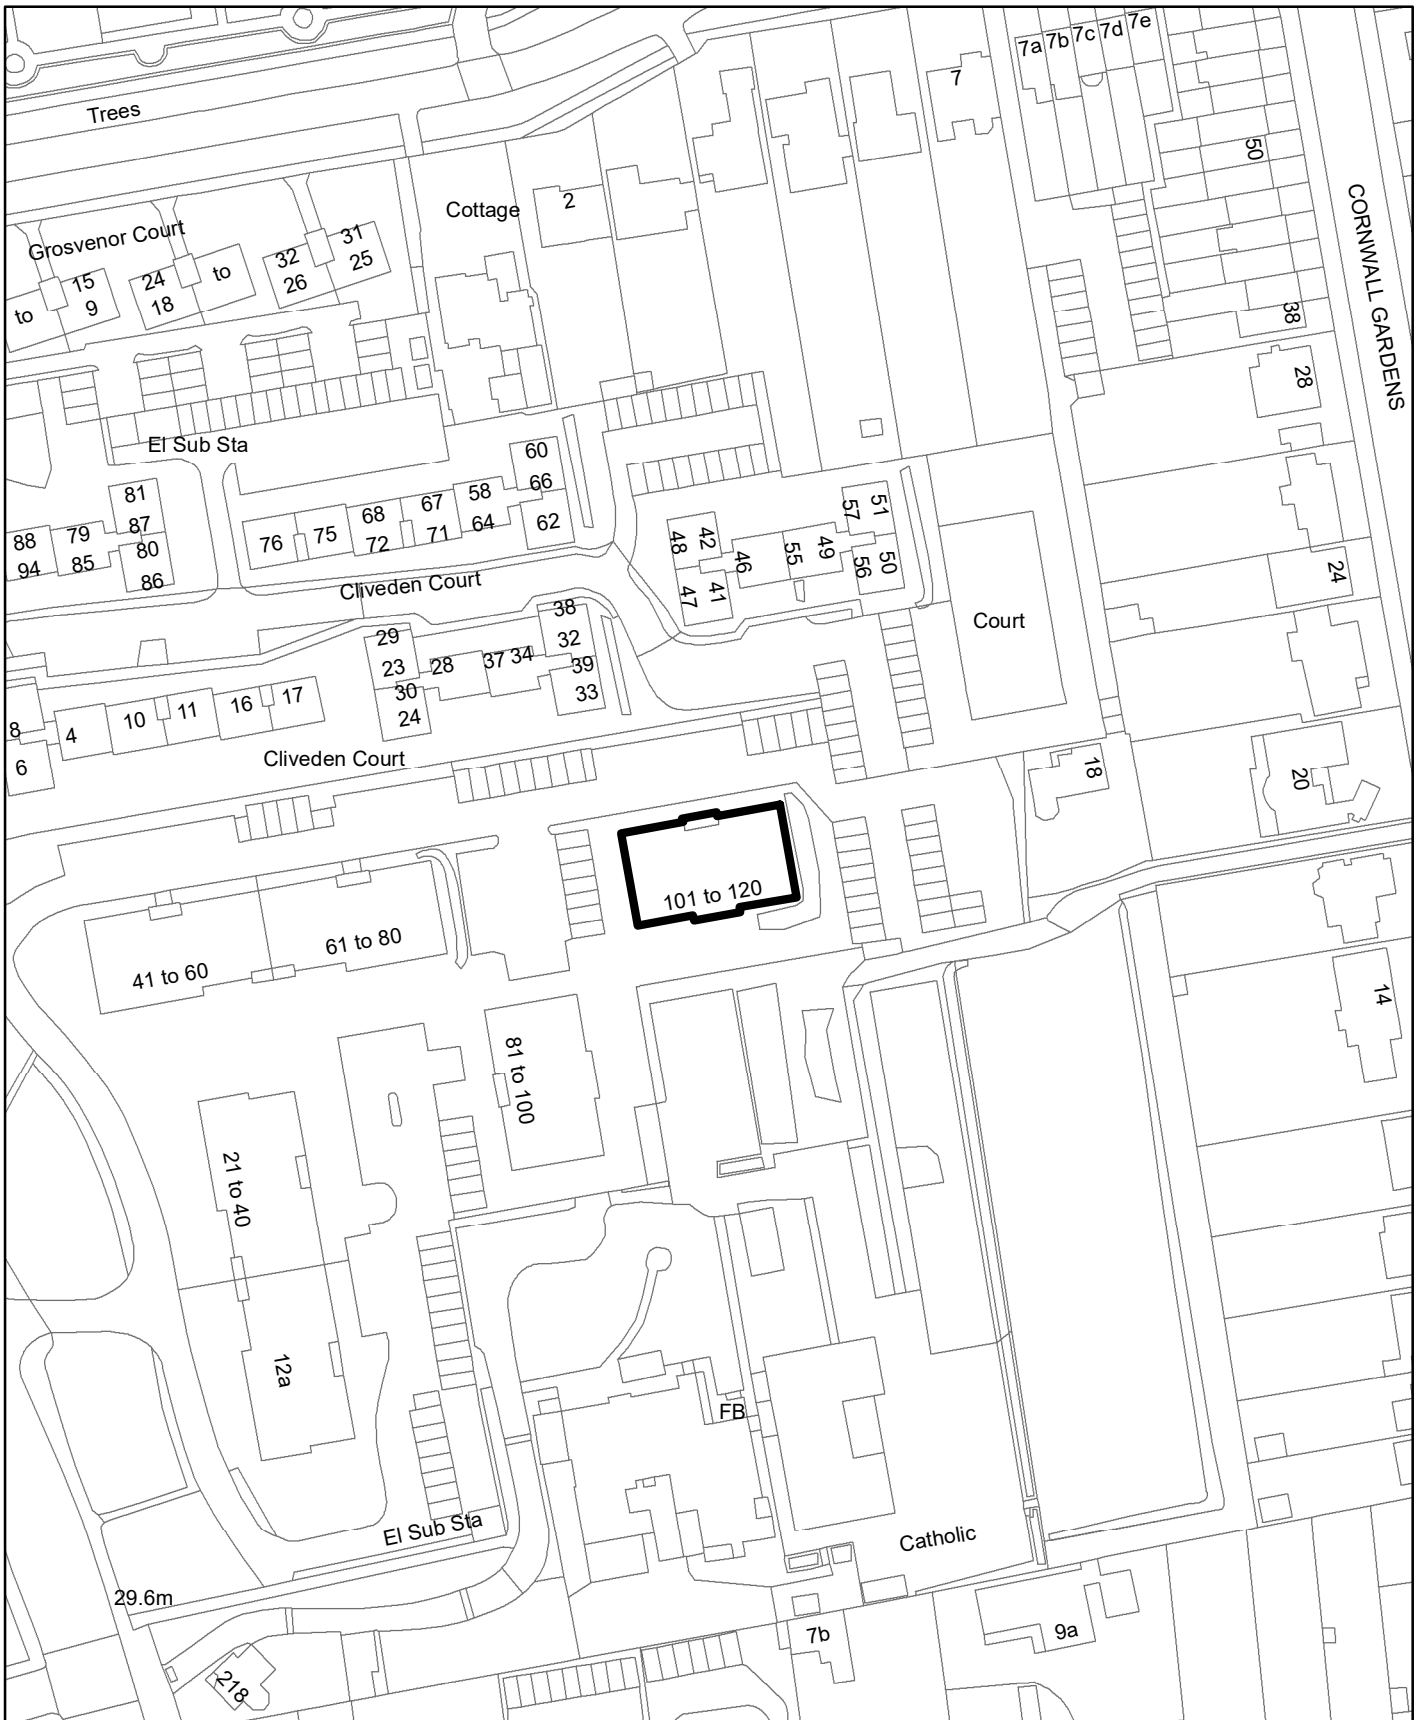

BH2020/03236 Block C, 101-120 Kingsmere, London Road, Brighton, BN1 6UW

**Brighton & Hove
City Council**

Scale: 1:1,250